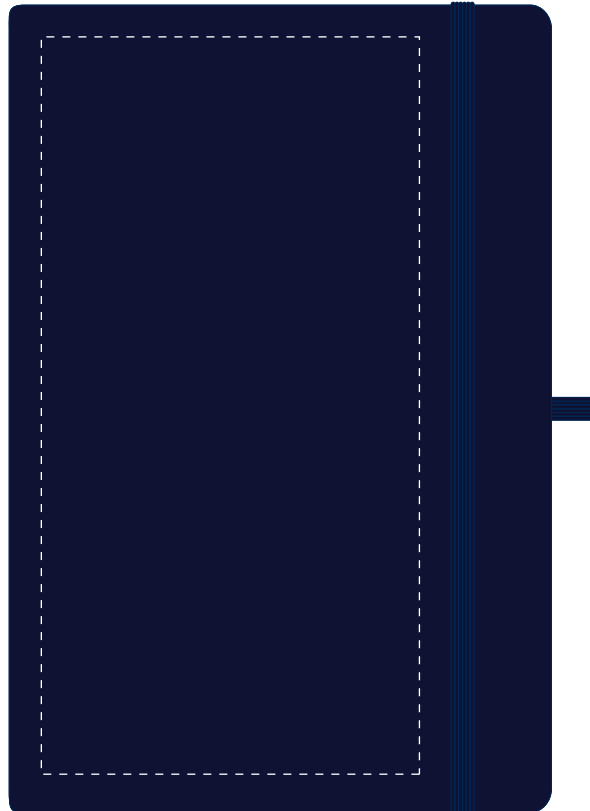

Your Ref:	Quantity:	Product Code: QS0745
Our Ref:	Version: 1	Product Colour: NAVY BLUE

PRINTING CONCERNS:**PRODUCT INFO: DUE TO THE NATURE OF THE PRODUCT THE PRINT POSITION MAY VARY BY 2 - 3 MM**

We stock this item in the following colours

**PANTONE REFERENCE(S)**
 Full Colour Printing

ARTWORK SCALE 50%

Product Image for visualisation
- colours may vary

- **CENTRED TO PRINT AREA**
- **CENTRED TO NOTEBOOK**

The dashed line is to demonstrate print area and will not appear on your printed item